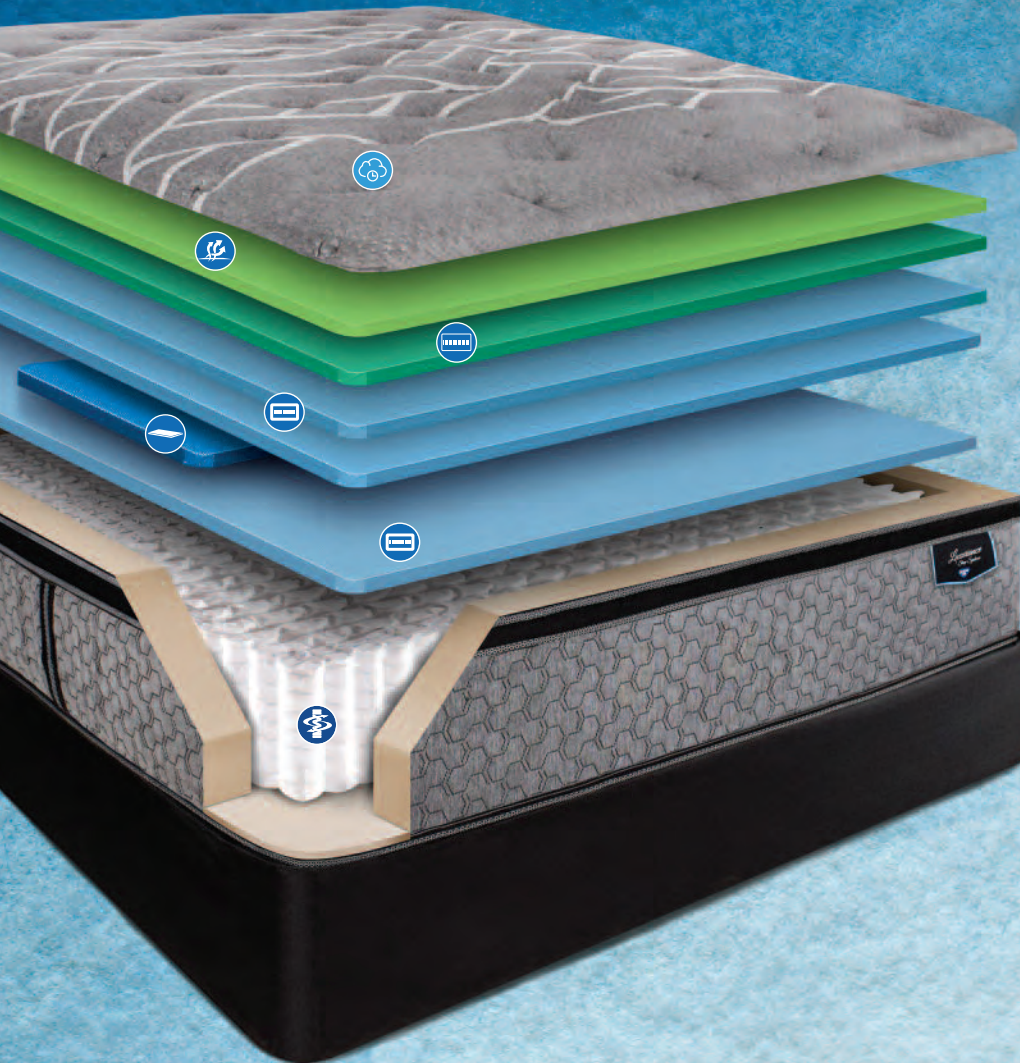

# Camelot Eurotop

## Sleep Surface

-  **Hyper-Soft™ Gel-Top Quilting**  
Durable gel-infused construction retains its feel for years of consistent comfort.

## Comfort Layers

-  **Super-Soft Comfort SPA2 Foam**  
Provides unparalleled comfort and durability.
-  **High-Density Gel-Infused Super-Soft Foam**  
Provides cool, comfortable, pressure-relieving support.
-  **Ultra-Last™ Comfort Foam**  
Delivers incredible durability, and retains its resiliency longer than standard foams.
-  **Memory Foam Posture Insert**  
Delivers extra support where you need it most.
-  **Ultra-Last™ Comfort Foam**  
Delivers incredible durability, and retains its resiliency longer than standard foams.

## Support System

-  **Combi-Zone Pocketed Coil System**  
Featuring high-performance center zoning, this ergonomic spring system delivers deep support and virtually eliminates motion transfer.