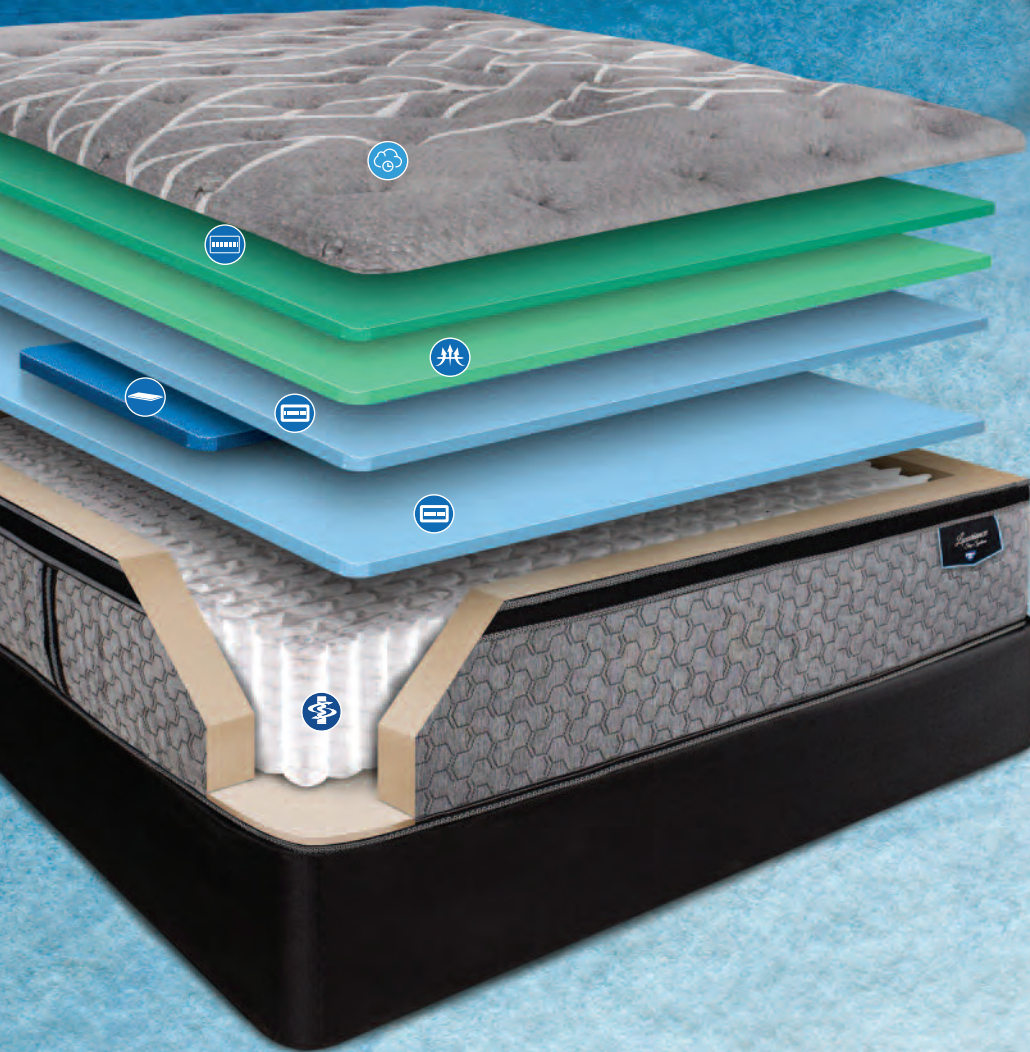

## Sleep Surface

-  **Hyper-Soft™ Gel-Top Quilting**  
Durable gel-infused construction retains its feel for years of consistent comfort.

## Comfort Layers

-  **High-Density Gel-Infused Super-Soft Foam**  
Provides cool, comfortable, pressure-relieving support.
-  **High-Density Firming Quilt Foam**  
Proprietary comfort layer providing a slow response, mid-level support.
-  **Ultra-Last™ Comfort Foam**  
Delivers incredible durability, and retains its resiliency longer than standard foams.
-  **Memory Foam Posture Insert**  
Delivers extra support where you need it most.
-  **Ultra-Last™ Comfort Foam**  
Delivers incredible durability, and retains its resiliency longer than standard foams.

## Support System

-  **Combi-Zone Pocketed Coil System**  
Featuring high-performance center zoning, this ergonomic spring system delivers deep support and virtually eliminates motion transfer.