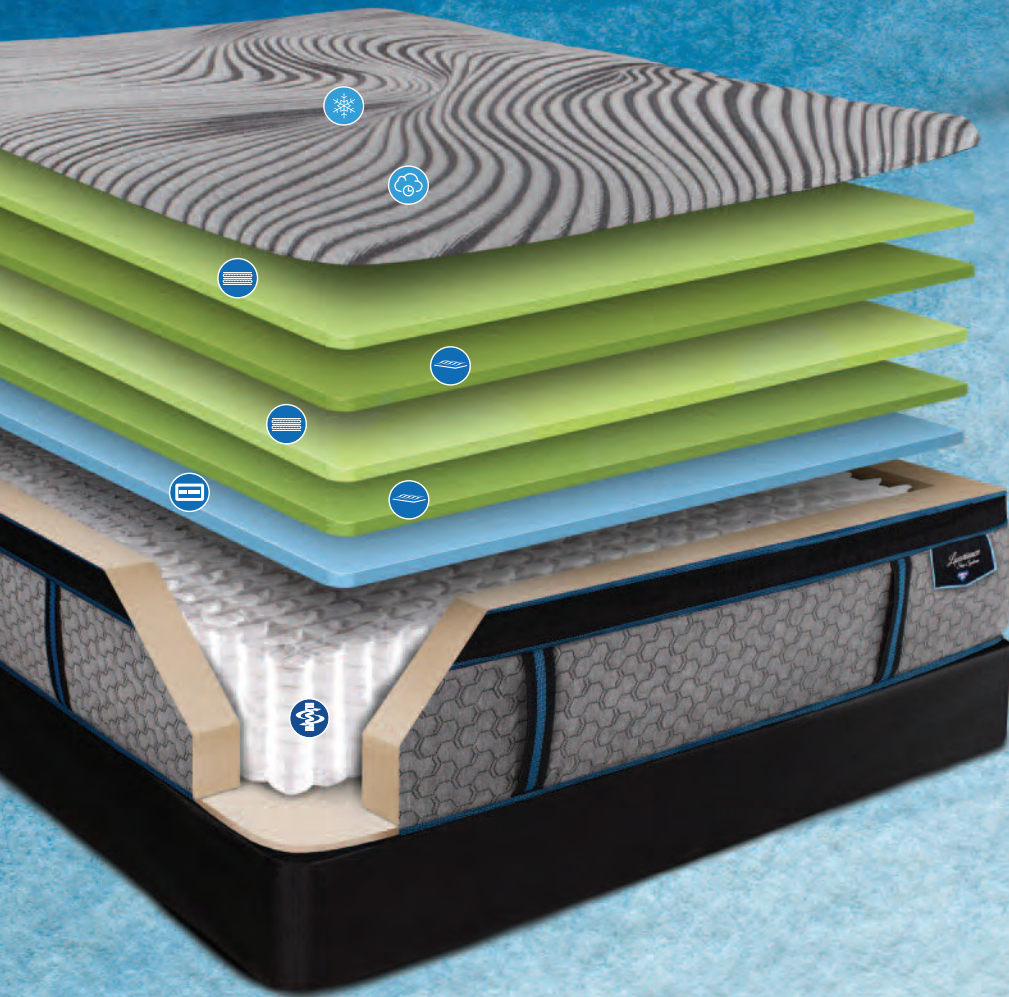

THAT JUST RIGHT FEELING

Excalibur ET Plush

SPRING AIR ELITE SERIES

Sleep Surface

Temp-Right™ Fabric

Unique phase-change molecules regulate temperature and absorb body heat.

Hyper-Soft™ Gel-Top Quilting

Durable gel-infused construction retains its feel for years of consistent comfort.

Comfort Layers

Soft Slow Response SPA Foam

This special foam is ultra-soft, breathable, and exceptionally durable.

Hyper-Soft SPA2 Foam

This resilient layer provides ergonomic and stabilized support.

Soft Slow Response SPA Foam

This special foam is ultra-soft, breathable, and exceptionally durable.

Hyper-Soft SPA2 Foam

This resilient layer provides ergonomic and stabilized support.

Ultra-Last™ Comfort Foam

Delivers incredible durability, and retains its resiliency longer than standard foams.

Support System

Combi-Zone Pocketed Coil System

Featuring high-performance center zoning, this ergonomic spring system delivers deep support and virtually eliminates motion transfer.