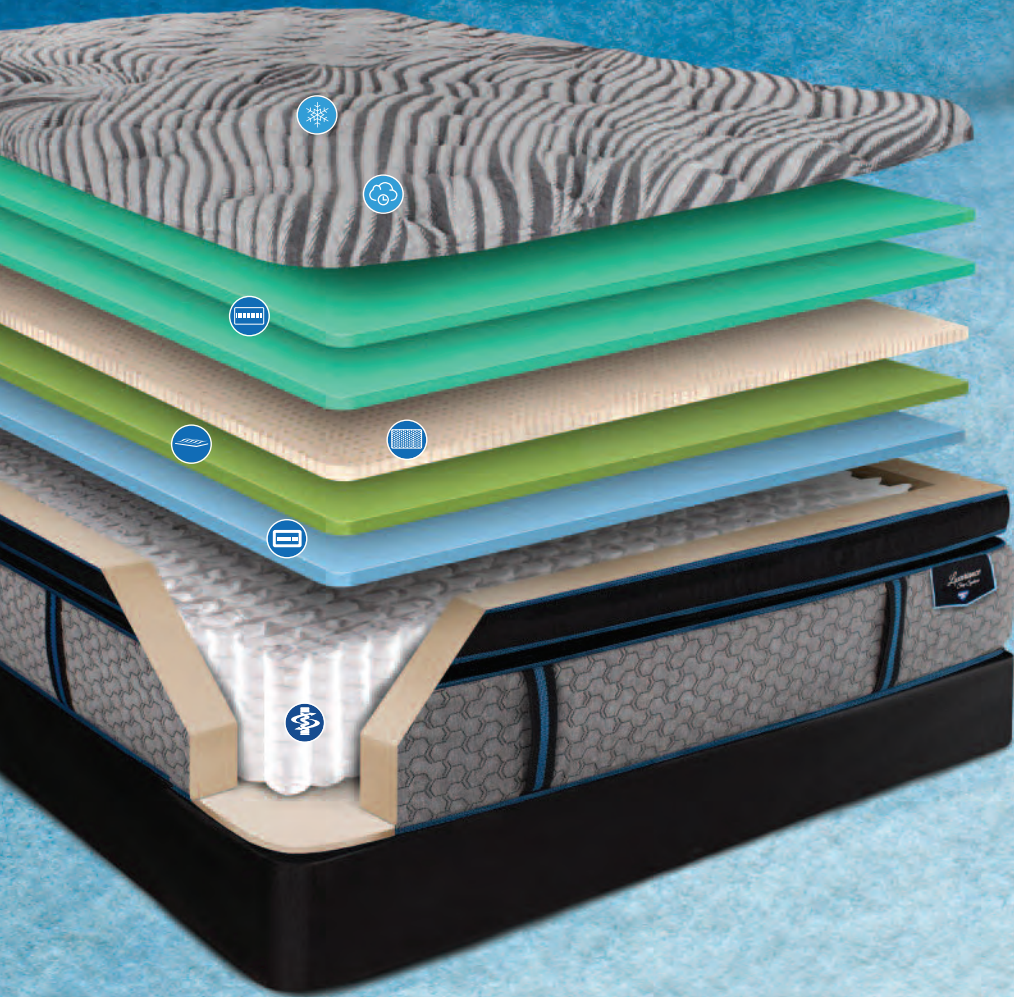

THAT JUST RIGHT FEELING

Galahad BPT

SPRING AIR ELITE SERIES

Sleep Surface

Temp-Right™ Fabric

Unique phase-change molecules regulate temperature and absorb body heat.

Hyper-Soft™ Gel-Top Quilting

Durable gel-infused construction retains its feel for years of consistent comfort.

Comfort Layers

High-Density Gel-Infused Super-Soft Foam

Provides cool, comfortable, pressure-relieving support.

High-Density Gel-Infused Super-Soft Foam

Provides cool, comfortable, pressure-relieving support.

100% Talalay Natural Latex

Luxuriously soft, hypo-allergenic, durable and consistent.

Hyper-Soft SPA2 Foam

This resilient layer provides ergonomic and stabilized support.

Ultra-Last™ Comfort Foam

Delivers incredible durability, and retains its resiliency longer than standard foams.

Support System

Combi-Zone Pocketed Coil System

Featuring high-performance center zoning, this ergonomic spring system delivers deep support and virtually eliminates motion transfer.