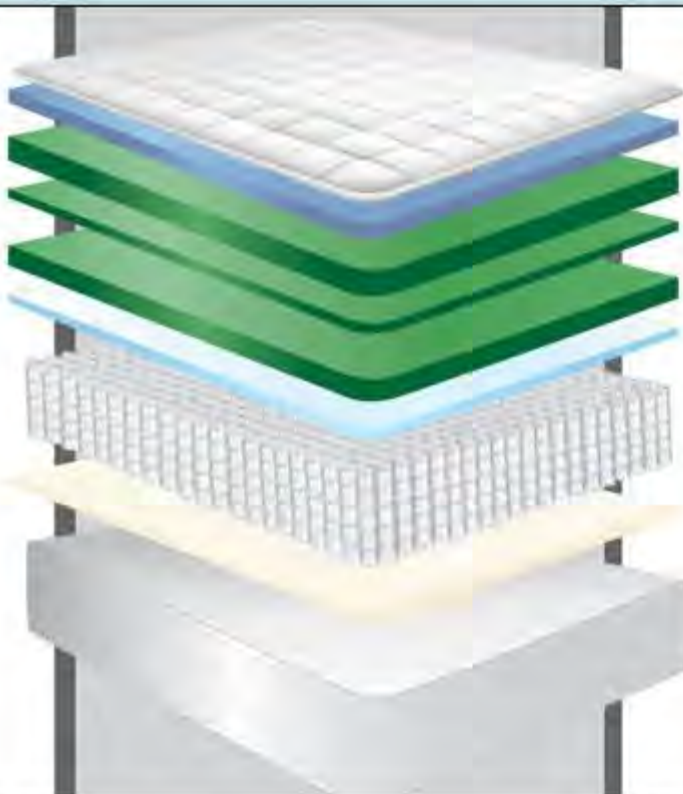

JAMISON
Handcrafted Bedding Since 1883™

SEASIDE BOXTOP

Quilting Gel Technology

- ✓ Cooler Sleeping Experience
- ✓ Superior Support
- ✓ Aides in Consistent Sleep Temperature & Better Sleep

Quilt Layers

- Performa Knit™ w/PCM Cool Quilt
- Safe Slumber® Fire Retardant Fibers
- Gel Quilt

Border

- Foam Boarder Quilt

Pillowtop

- High Performance Foam
- High Performance Foam

Upholstery

- High Performance Foam
- Visco Support Zone

Support

- Contour Luxury Plus
- Queen Coil Count: 789 8" Encased Coil
- Balanced Base Foam