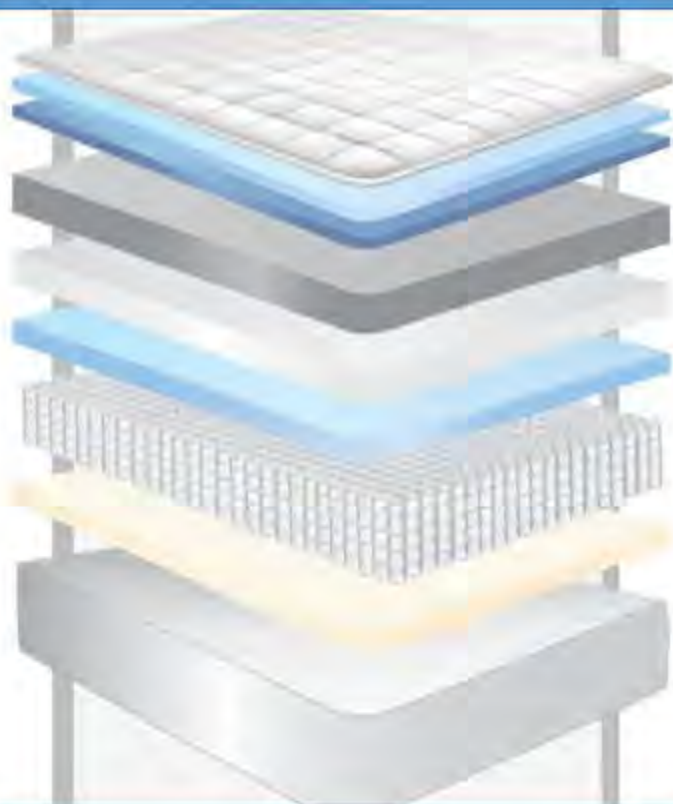

JAMISON
Handcrafted Bedding Since 1883™

OCEAN VIEW

PLATINUM SERIES

Quilting Gel Technology

- ✓ Cooler Sleeping Experience
- ✓ Superior Support
- ✓ Aides in Consistent Sleep Temperature & Better Sleep

made
in USA

Quilt Layers

- Ultra Stretch Spandex Fabric Cool Quilt
- Fire Retardent Layer
- Visco Gel
- Ultra Comfort Gel Foam

Upholstery

- Bouyant Latex
- Ultra Super Soft
- Cushion Visco

Support Unit

- 759 Quantum Active Edge Steel Pocketed Coil System
- Support Foam

Foundation

- Natural Wood Foundation Or Adjustable

Warranty

- 10 Year Full

Mattress Height

- 17" approx.

UNPACK. UNROLL. SLEEP.

LIFESTYLE READY