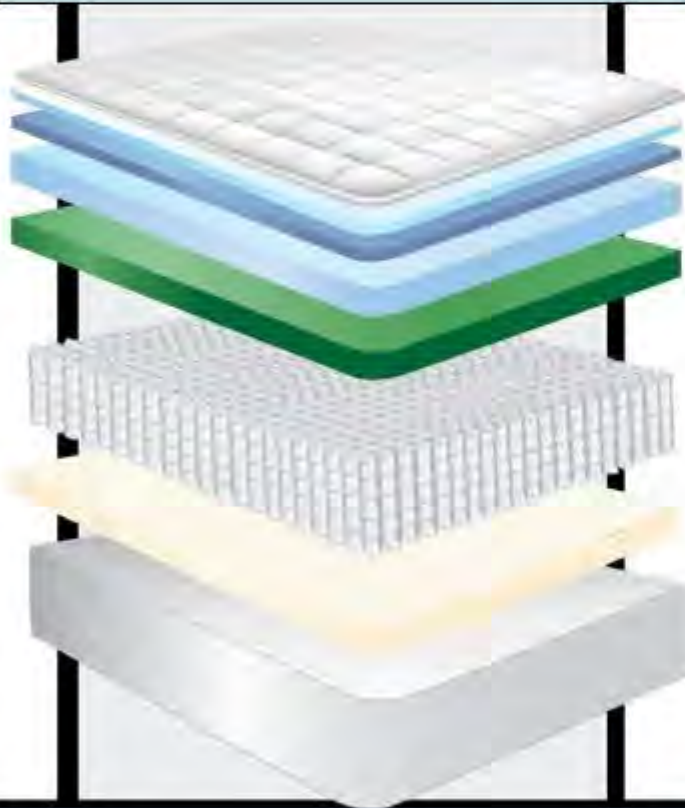

# JAMISON

Handcrafted Bedding Since 1883™

JamisonBedding.com

WATERFALL PILLOWTOP

PLATINUM SERIES

## Quilting Gel Technology

- ✓ Cooler Sleeping Experience
- ✓ Superior Support
- ✓ Aides in Consistent Sleep Temperature & Better Sleep

## Quilt Layers

- COOL Comfort Fabric
- Safe Slumber® Fire Retardant Fibers
- Gel Infused Memory Foam
- Gel Infused Quilt Foam

## Upholstery

- 2G Cool Visco Foam
- Comfort Foam