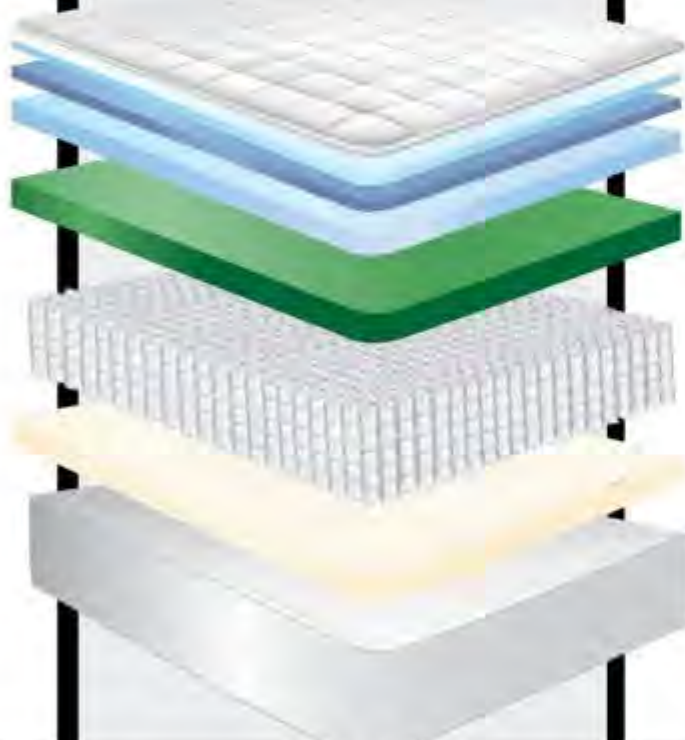

## WATERFALL PLUSH

### Quilt Layers

- COOL Comfort Fabric
- Safe Slumber® Fire Retardant Fibers
- Gel Infused Memory Foam
- Gel Infused Quilt Foam

### Pillowtop

- 2G Cool Visco Foam