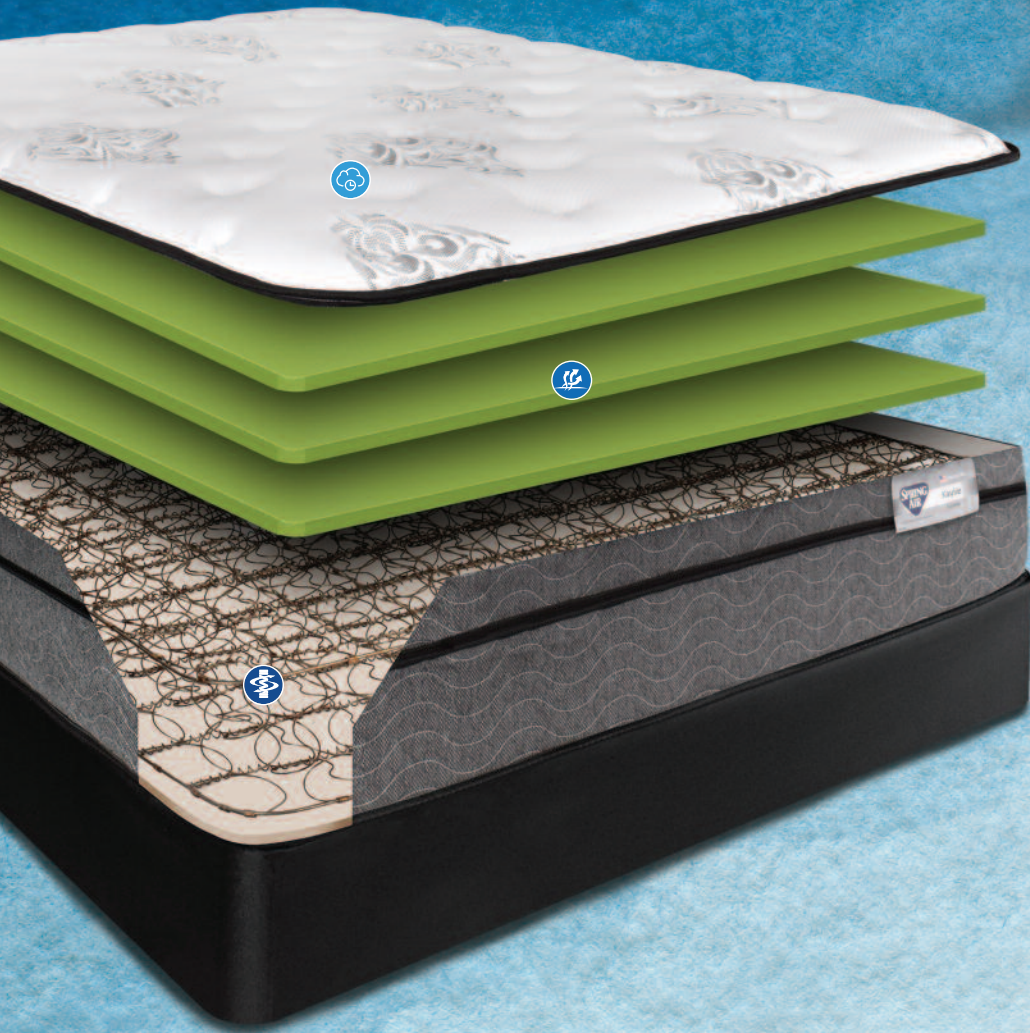

THAT JUST RIGHT FEELING

Kaylie Eurotop

Sleep Surface

Hyper-Soft™ Gel-Top Quilting

Durable gel-infused construction retains its feel for years of consistent comfort.

Comfort Layers

Super-Soft Comfort SPA2 Foam

Provides unparalleled comfort and durability.

Support System

Multilastic Inner Spring

720 coil ergodynamic spinal support system with flex-edge enhancements.