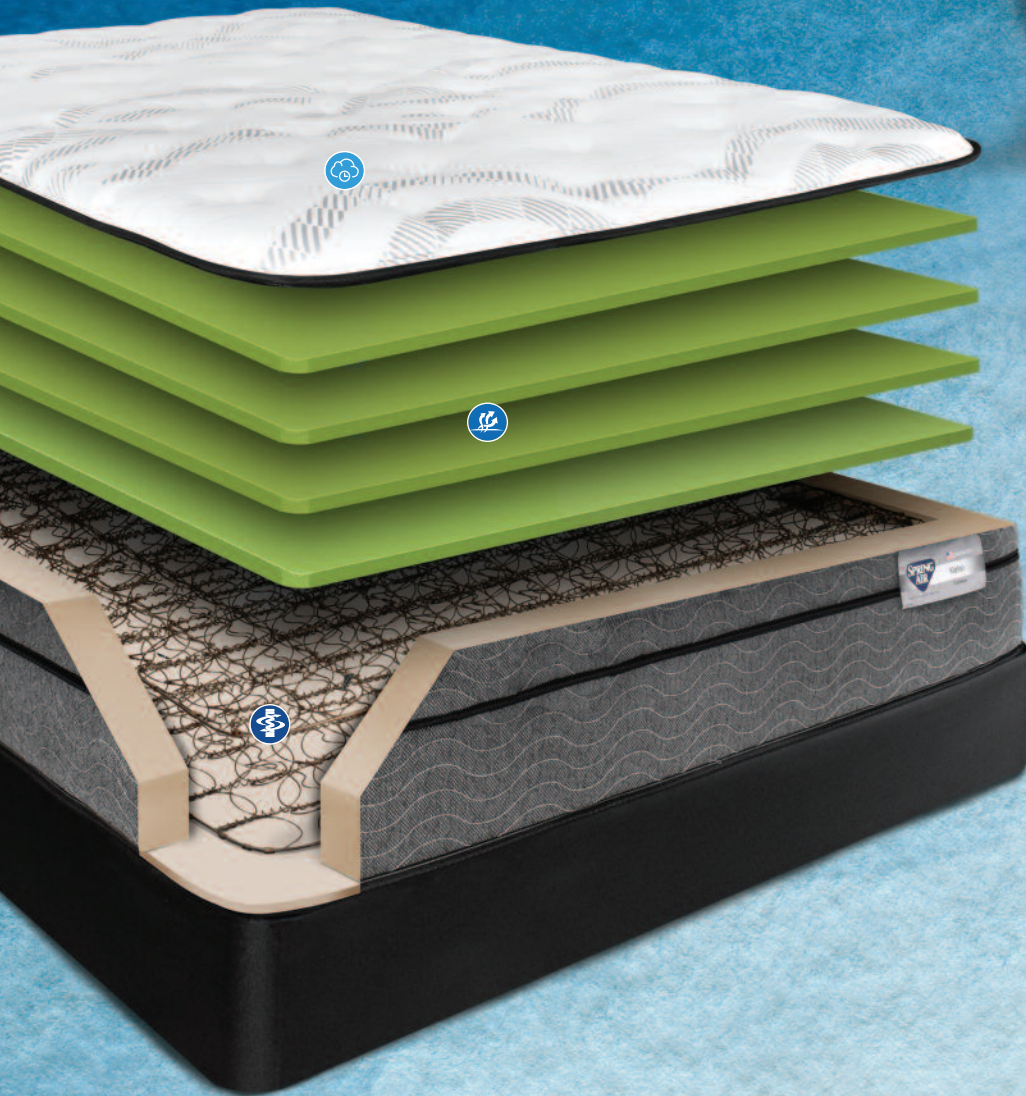

THAT JUST RIGHT FEELING

Kelsi Eurotop

Sleep Surface

Hyper-Soft™ Gel-Top Quilting

Durable gel-infused construction retains its feel for years of consistent comfort.

Comfort Layers

Super-Soft Comfort SPA2 Foam

Provides unparalleled comfort and durability.

Support System

Foam Encased Multifilastic Inner Spring

720 coil ergonomic spinal support system with flex-edge enhancements.